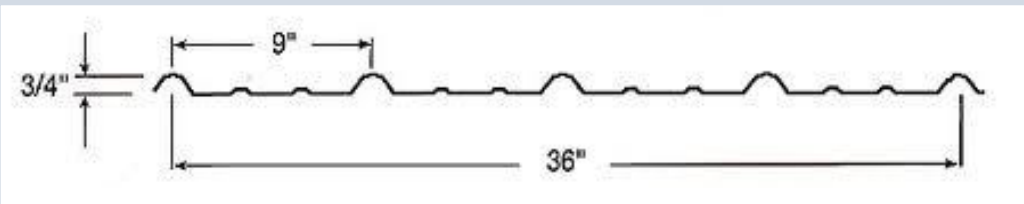

Classic Rib Panel Profile

www.metalroofing4sale.com

Toll Free 1-877-646-6382 - Ph. 865-379-7777 - Fax: 865-982-4222
1170 Topside Road . Louisville, TN 37777