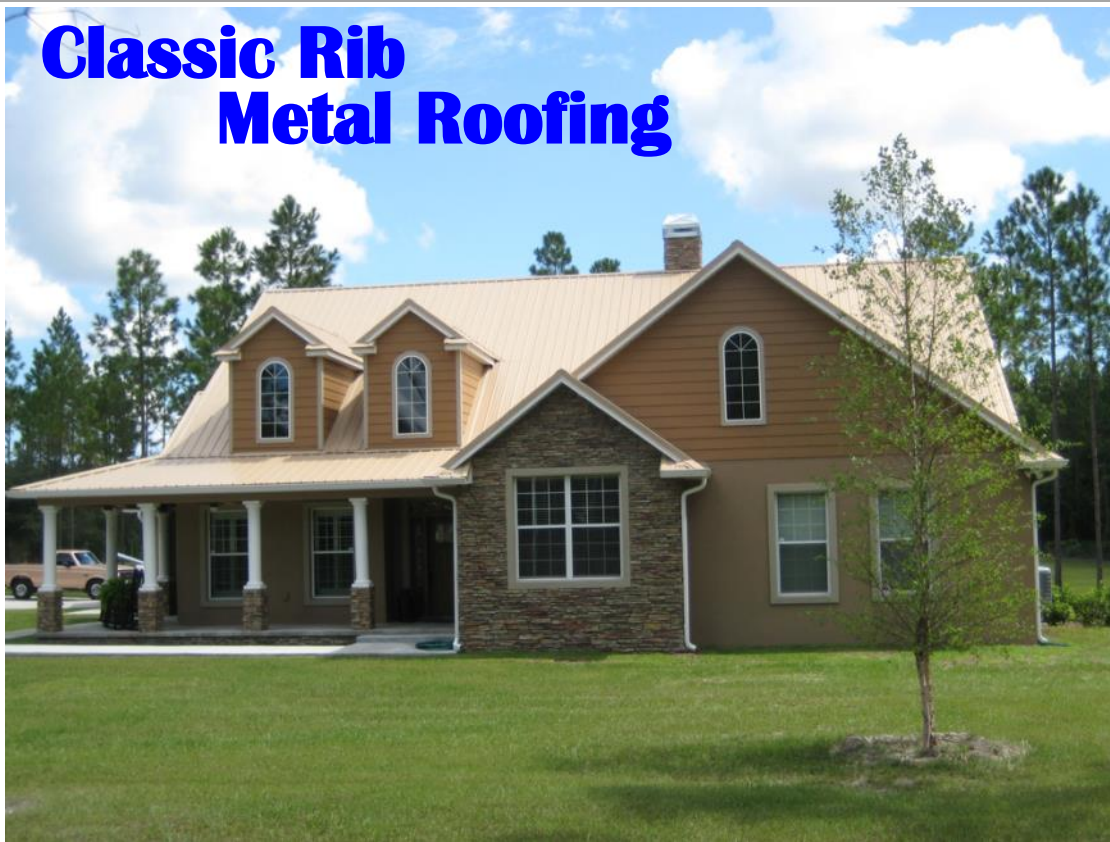

Metal Roofing That Lasts! THE SMART CHOICE

Quality 40 Year Warranted . Great Customer Service

Classic Rib Metal Roofing

Classic Rib Metal Roofing

Combining Beauty Durability with Affordability.

Classic Rib is one of our most popular panels, Our Classic Rib Panel is a great choice for both residential and commercial purposes. It is the most economical panel we carry. Available with a 40 year paint warranty, Classic-Rib is long lasting, great looking metal roofing or siding panel. To make your job easier we custom cut these panels to the exact inch as they come out of the roll former to meet your Specifications.

Panel Specifications

- 36" panel coverage
- 3/4" trapezoidal ribs on 9" centers
- Exposed fastened low profile panel
- Applies over open framing or solid substrate
- Material: High-quality steel protected by layers of coatings and paint
- Gauges: 29ga and 26ga standard
- Finishes: Painted or Acrylic Coated Galvalume®
- Prime Panel Warranty: 40 year on painted, 25 year on Galvalume®
- Minimum roof slope 3:12
- Energy Star Rated on many colors