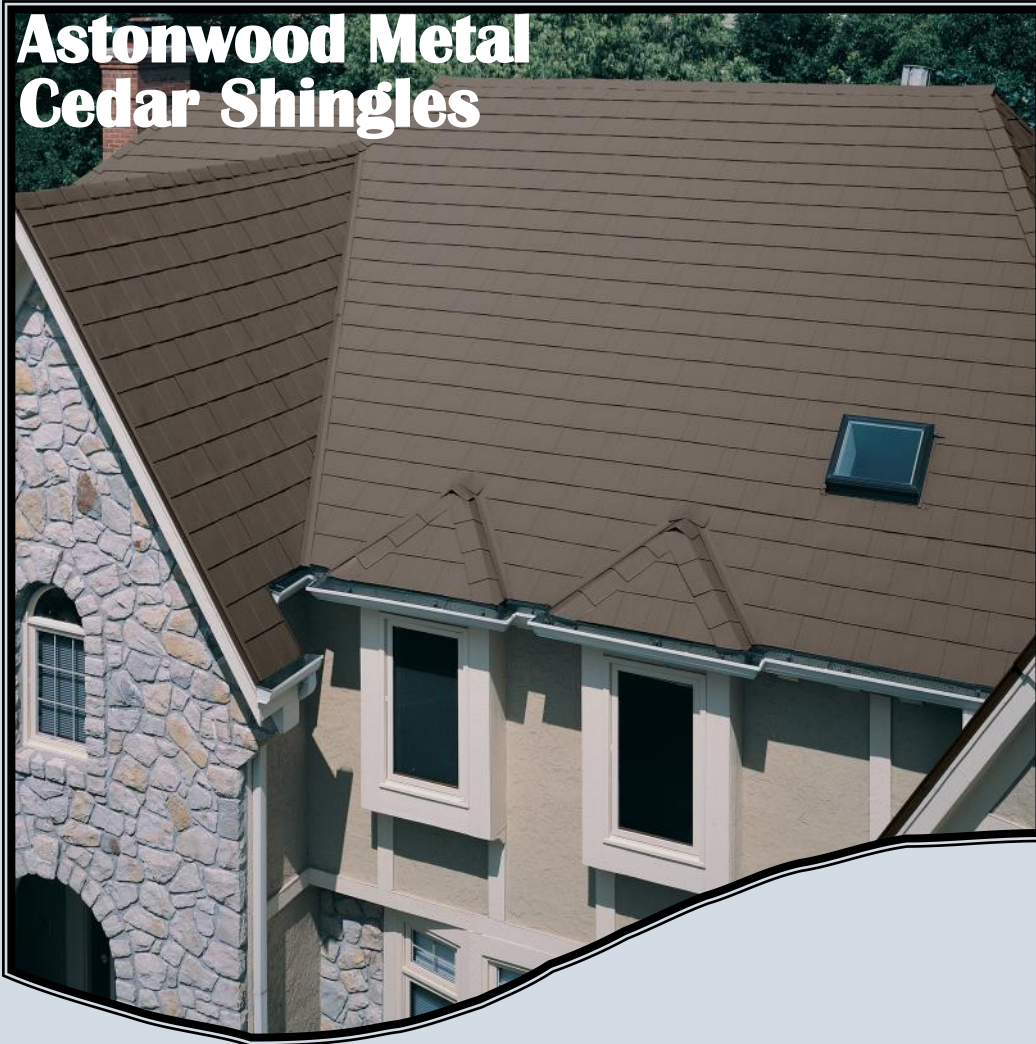

Roofing That Lasts!

THE SMART CHOICE

Quality 40 Year Warranted . Great Customer Service

Astonwood Metal Cedar Shingles

Astonwood Simulated Cedar Shingle

Astonwood Metal Cedar shingles have all the beauty of Cedar Shake roofing, combined with the longevity and strength of steel.

The 4 way interlocking system insures that the Metal Shingles is weather tight, while the beauty leaves you in awe of the design.

Specifications

- 12.5" X 39-3/4" Coverage Size Shingles
- 4 Way interlocking design
- Can be installed over decking/plywood
- Gauges: 29
- Finishes: Paint Kynar 500
- Warranty: Painted - 50 years,
- Minimum roof slope 3:12